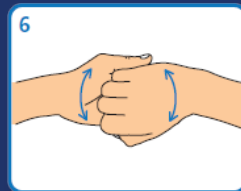

RE:MEMBER!

WASH FOR AT LEAST 20 SECONDS.
NEED A 20 SECOND TIMER?

1 Just a small-town girl

2 Livin' in a lonely world

3 She took the midnight train

4 goin' anywhere

5 Just a city boy

6 Born and raised in South Detroit